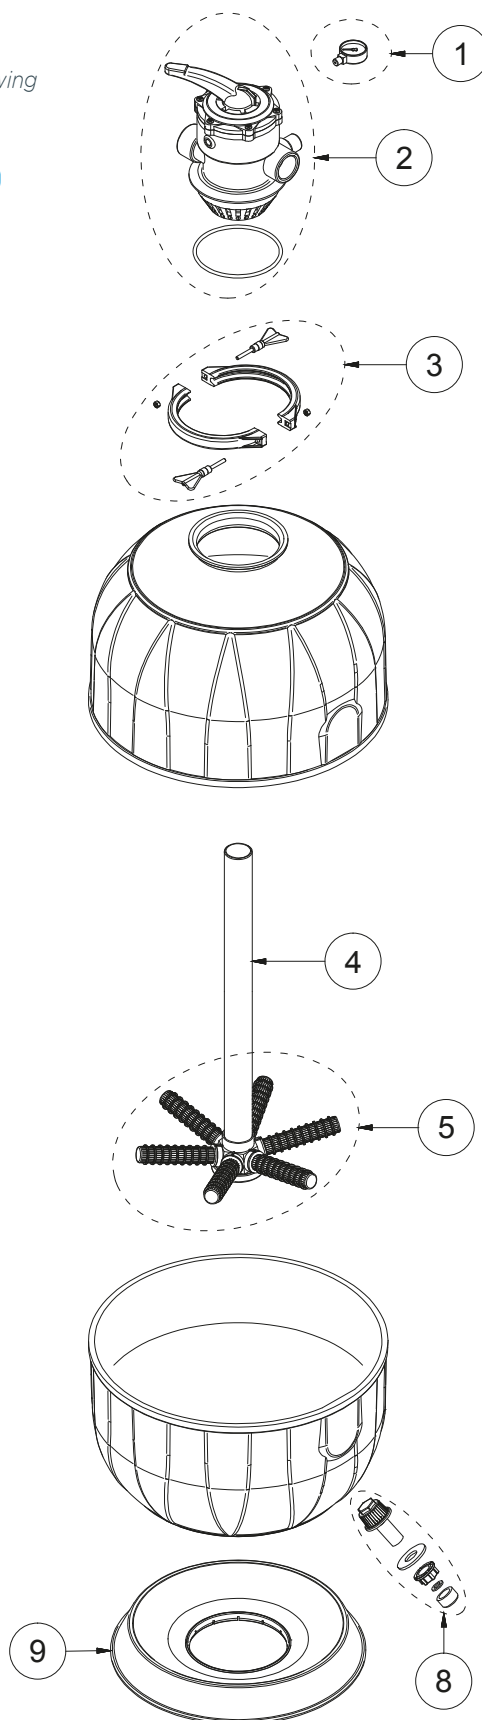

DESCRIPTION

100%-polypropylene, ball-shaped body with micro-hole pipe distribution. Supporting base of the double-ring filter to ensure stability. The six-way valve seal is guaranteed by means of jaws with wing screws and the nut seat does not require any tool. TOP six way valve.

TECHNICAL FEATURES

- Injection moulded
- Polished and glazed wedges finish
- Draining micro-hole pipe distribution
- 3/4" filter discharge
- Max. pressure 4 bar
- Operating temperature 5-40 °C
- Six-way valve

Codice Code	Portata a nominale* Nom. Flow rate*	Diametro filtro Filter diameter	Misure ingombro Overall sizes		Attacchi Connections	Altezza letto filtrante Filtering bed height	Sabbia Sand	Peso filtro Filter weight	Imballo Box	Prezzo Price
	mc/h		Ø A mm	F mm						
100100968	6	450	600	770	50	300	3	9	477x477x580	
100100971	10	530	756	926	50	400	4	12	545x545x730	
100100974	14	620	792	962	50	400	6	14	635x635x750	

N°	Code/Code	Modello/Model	Descrizione/Description	Prezzo/Price €
1	AB060090	6-10-14	MANOMETRO ATTACCO RADIALE AQUARIUS / manometer radial attack aquarius	
2	100100583	6-10-14	VALVOLA SELETRICE A 6 VIE ATTACCO 1"1/2 TOP ABS NERA / abs valve connection 1"1/2 top command, black	
3	100101R02	6-10-14	KIT SEMI-FASCETTE + VITI FILTRI AQUARIUS 6-10-14 MC / kit closing clamp with screws-nut for aquarius 6-10-14 mc	
4	A6070400	6	TUBO PVC NERO DN50 SP.3 H. 450 MM PER FILTRO 6 MC TOP / black pvc pipe dn50 sp.3 h.450 mm for filter 6 mc top	
	A6070290	10	TUBO PVC NERO DN50 SP.3 H. 595 MM PER FILTRO 10 MC TOP / black pvc pipe dn50 sp.3 h.595 mm for filter 10 mc top	
	A6070280	14	TUBO PVC NERO DN50 SP.3 H. 625 MM PER FILTRO 14 MC TOP / black pvc pipe dn50 sp.3 h.625 mm for filter 14 mc top	
5	100101R25	6-10-14	KIT COLLETTORE + CANDELETTE FILTRI AQUARIUS 6-10-14 MC / kit collector+glow aquarius filter 6-10-14 mc	
8	100101R19	6-10-14	KIT SVUOTAMENTO FILTRI AQUARIUS / kit out water aquarius filter	
9	S9010200	6-10-14	BASE FILTRO "AQUARIUS" A SABBIA 6-10-14 MC / base sand filter aquarius 6-10-14 mc	