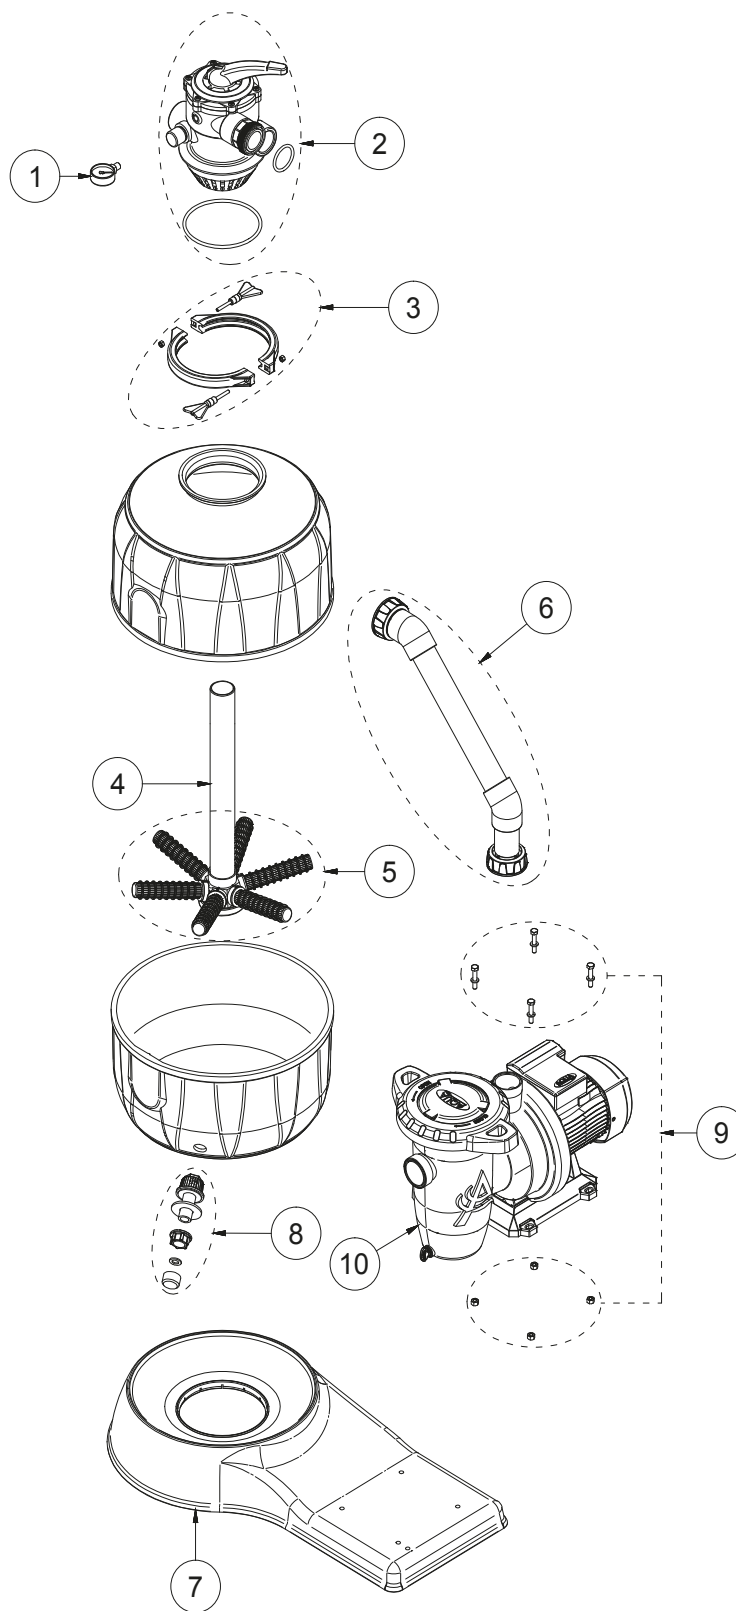

01 > FILTRAZIONE-ricambi FILTRATION-spare parts

Esploso AQUARIUS 6-10-14mc
AQUARIUS 6-10-14mc Exploded Drawing

AQUARIUS SERIES

N°	Code/Code	Modello/Model	Descrizione/Description	Prezzo/Price €
1	AB060090	6-10-14	MANOMETRO R 1/4 D.50 0 -4 ATT. RADIALE CASSA ABS (AQUAR. TOP) / manometer r 1/4 d.50 0 -4 radial conn. abs case (aquarius top)	
2	100100583	6-10-14	VALVOLA SELETRICE A 6 VIE ATTACCO 1"1/2 TOP ABS NERA / abs valve connection 1"1/2 top command, black	
3	100101R02	6-10-14	KIT SEMI-FASCETTE + VITI FILTRI AQUARIUS 6-10-14 MC / kit closing clamp with screws-nut for aquarius 6-10-14 mc	
4	A6070400	6	TUBO PVC NERO DN50 SP.3 H. 450 MM PER FILTRO 6 MC TOP / black pvc pipe dn50 sp.3 h.450 mm for filter 6 mc top	
	A6070290	10	TUBO PVC NERO DN50 SP.3 H. 595 MM PER FILTRO 10 MC TOP / black pvc pipe dn50 sp.3 h.595 mm for filter 10 mc top	
	A6070280	14	TUBO PVC NERO DN50 SP.3 H. 625 MM PER FILTRO 14 MC TOP / black pvc pipe dn50 sp.3 h.625 mm for filter 14 mc top	
5	100101R25	6-10-14	KIT COLLETTORE + CANDELETTE FILTRI AQUARIUS 6-10-14 / kit collector+glow aquarius filter 6-10-14 mc/h	
	100100936	6	TUBO MANDATA POMPA-VALVOLA TOP FILTRO AQUARIUS 6 MC / delivery pipe pump-valve top aquarius filter 6 mc	
	100100937	10	TUBO MANDATA POMPA-VALVOLA TOP FILTRO AQUARIUS 10 MC / delivery pipe pump-valve top aquarius filter 10 mc	
6	100100938	14	TUBO MANDATA POMPA-VALVOLA TOP FILTRO AQUARIUS 14 MC / delivery pipe pump-valve top aquarius filter 14 mc	
	S9010330	6-10-14	BASE FILTRO "AQUARIUS PLUS" A SABBIA 6-10-14 MC / base sand filter "aquarius plus" 6-10-14 mc	
8	100101R19	6-10-14	KIT SVUOTAMENTO FILTRI AQUARIUS / kit out water aquarius filter	
9	200200194	6-10-14	KIT VITI FISSAGGIO POMPA FILTRO AQUARIUS MONOBLOCCO / aquarius monoblock filter pump fixing kit	
10	100101201	6	POMPA LIPARI 0,5HP - 0,37KW - MONOFASE 230V - COMPLETA / lipari pump 0,5hp - 0,37kw - singlephase 230v - complete	
	100101202	10	POMPA LIPARI 0,75HP - 0,5KW - MONOFASE 230V - COMPLETA / lipari pump 0,75hp - 0,5kw - singlephase 230v - complete	
	100101203	14	POMPA LIPARI 1,0HP - 0,75KW - MONOFASE 230V - COMPLETA / lipari pump 1,0hp - 0,75kw - singlephase 230v - complete