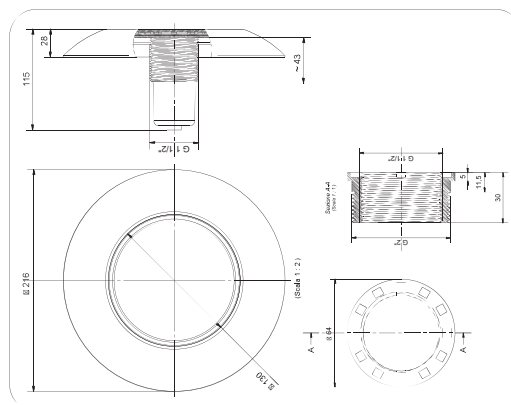

DESCRIPTION

Led Light for nozzle, with Polycarbonate structure
External Diameter 297 mm
Threaded connection for nozzle D.1 1/2" and D.2" with adaptor included in the supply
LED lamp white, white-blu or color RGB (16 programs)
Installation and operation instructions

HEADLIGHTS ø 216 FOR NOZZLE

Faro led ø216 per bocchetta Led light ø216 for nozzle

IMBALLO/PACK

Pack: 7
Box: axbxc 620x370x350 mm
N. x pallet: 24

CAMPO DI UTILIZZO

Piscine pubbliche e private con struttura in pannelli metallici o cemento, con rivestimento in PVC o piastrelle